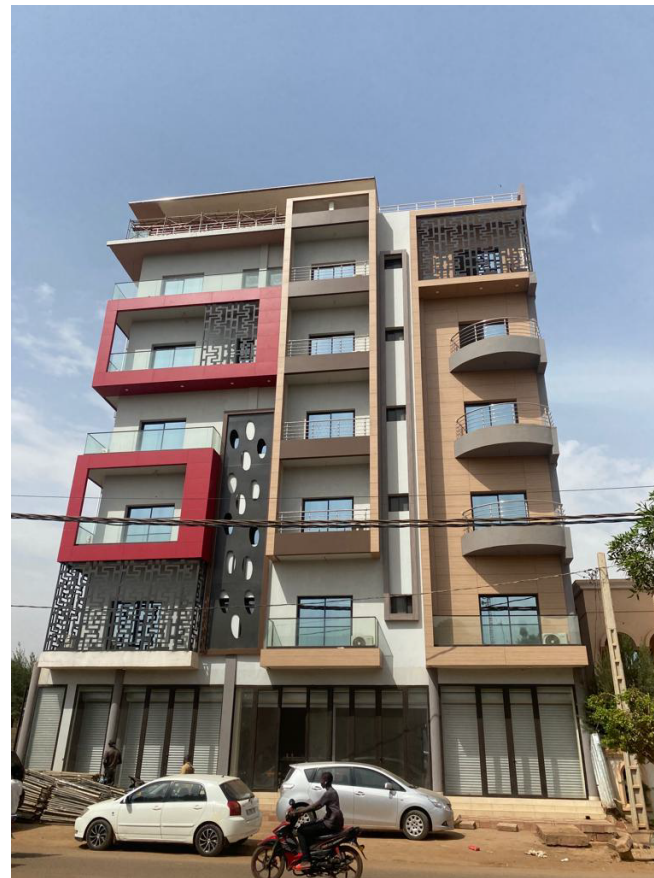

# Projects references in Africa Sub-Saharan

The image shows the flag of Mali, which consists of three vertical stripes of green, yellow, and red. The word "MALI" is written in black, bold, uppercase letters across the yellow stripe.

# Project 3000 m<sup>2</sup> Aci 2000 Bamako ( 2021)